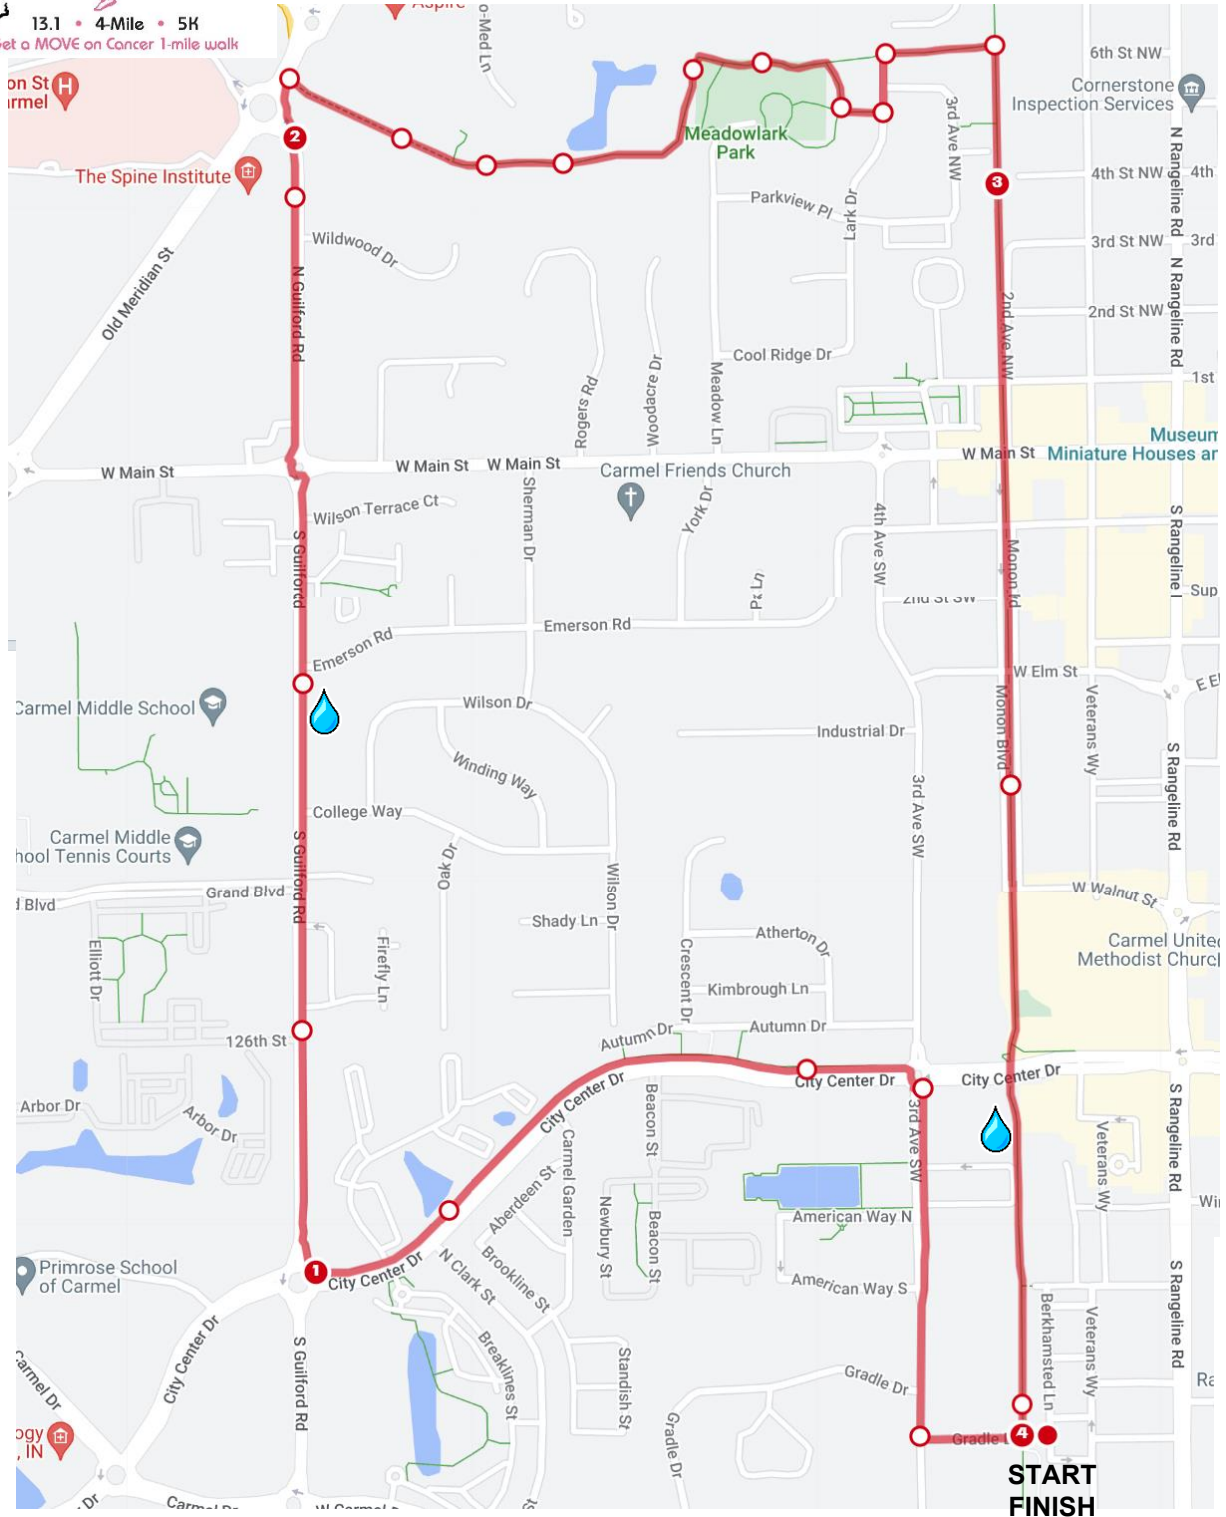

4-Miler Course Map

13.1 • 4-Mile • 5K
Get a MOVE on Cancer 1-mile walk

**START
FINISH**